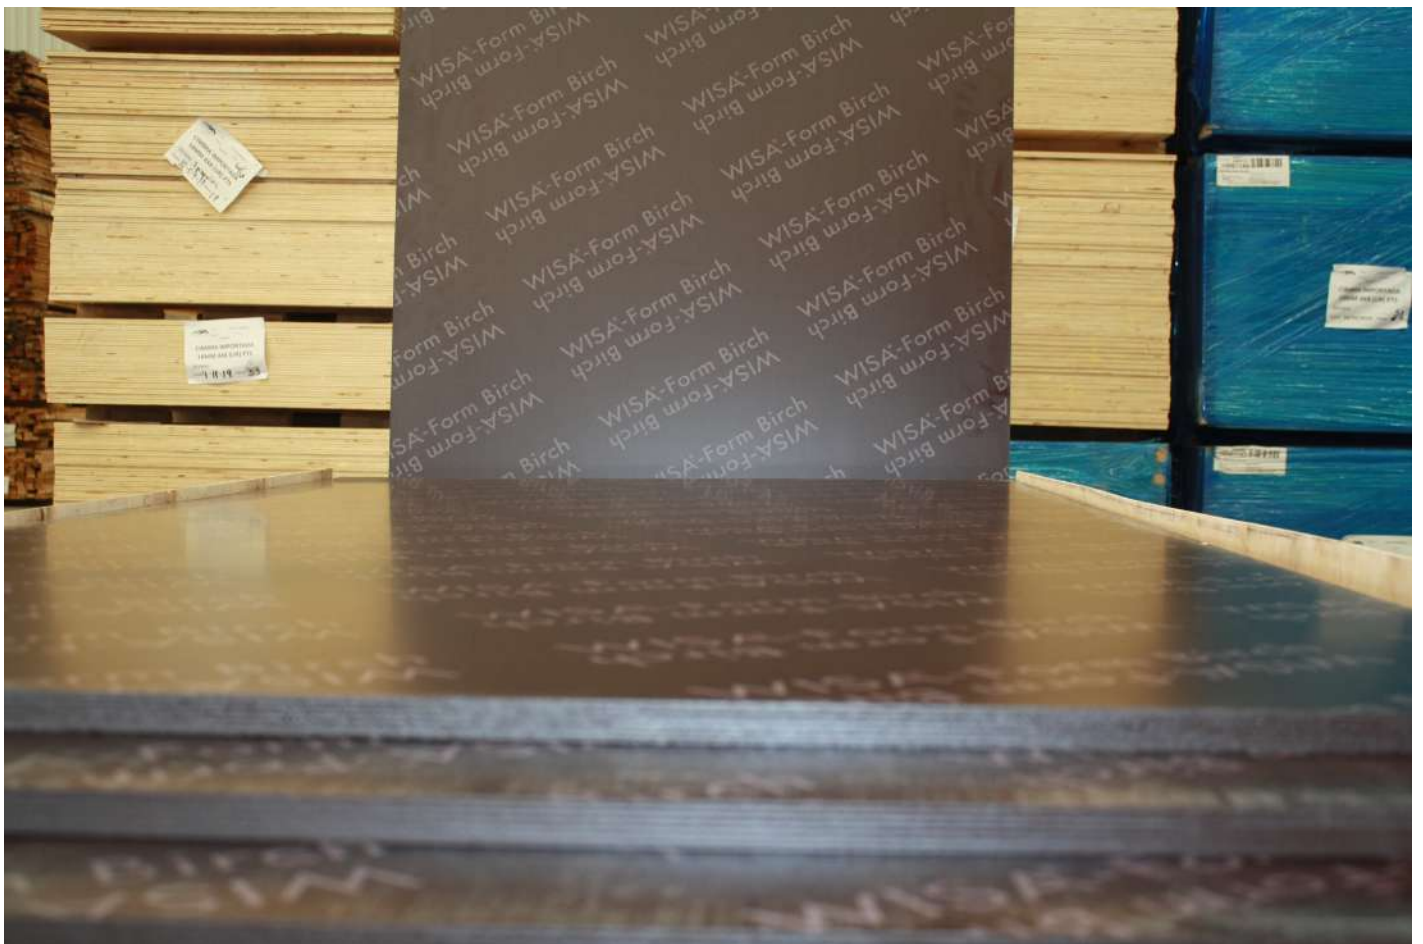

f @mexpacific

www.mexicanap.com.mx