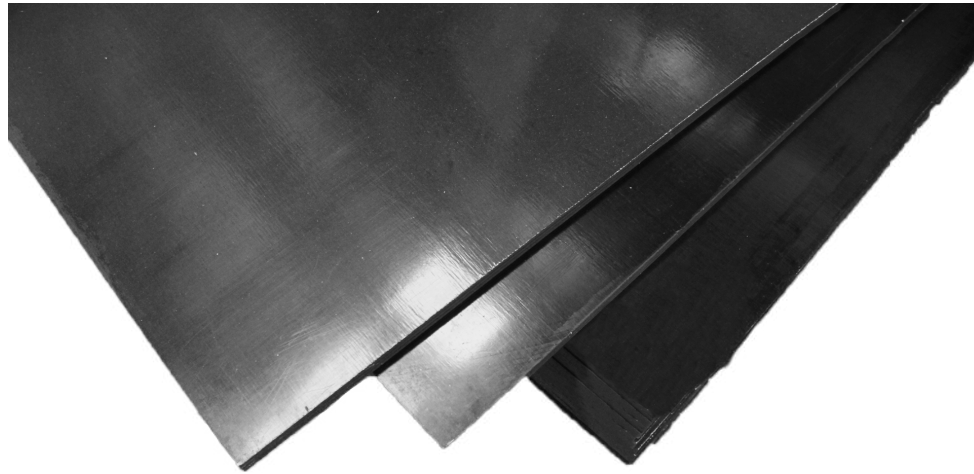

FILM FACED PLYWOOD
POPLAR CORE, BLACK FILM
TWO TIMES HOT PRESS
WATER GLUE
1220X2440X10 MM
PCS: 54 CRATE NO. 12
MADE IN CHINA

FILM FACED PLYWOOD
POPLAR CORE, BLACK FILM
TWO TIMES HOT PRESS
WATER GLUE
1220X2440X10 MM
PCS: 54 CRATE NO. 12
MADE IN CHINA